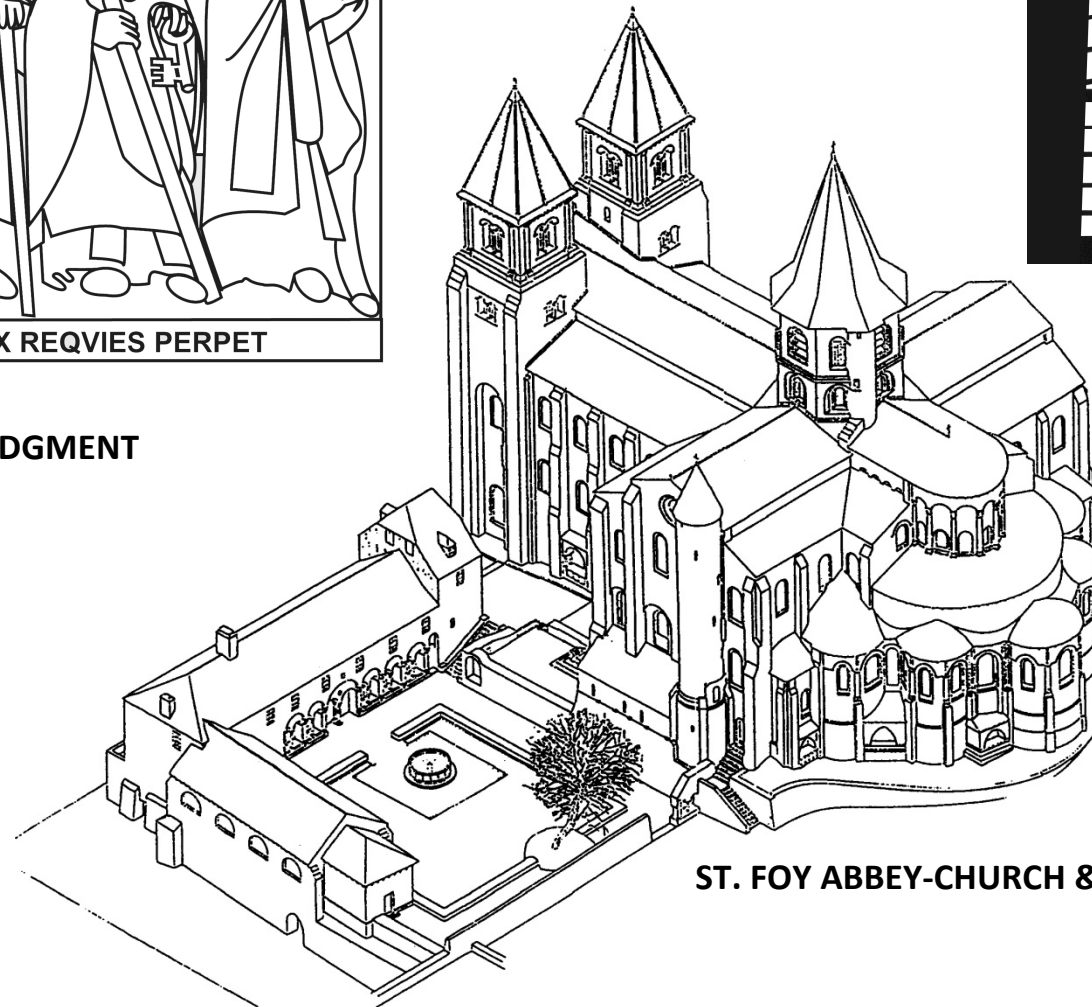

CONQUES
TO COLOR

THE VILLAGE OF CONQUES

ST. FOY ABBEY-CHURCH

AD CELI GAVDIA VINCTIS GLORIA PAX REQUIES PERPET

THE TYMPANUM OF THE LAST JUDGMENT

THE STAINED-GLASS WINDOWS BY
PIERRE SOULAGES

ST. FOY ABBEY-CHURCH & THE CLOISTER

THE TREASURE OF GOLDSMITH ART

SAINT FOY IN MAJESTY

SHRINE KNOWN AS 'FROM PEPIN'